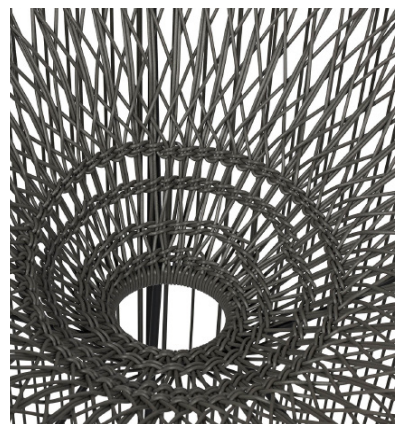

COUNTRY OF ORIGIN

China

PRODUCT OVERVIEW

Rust resistant powder coated steel frame
Handwoven, fade resistant PVC cord
Tempered glass top
Weight capacity: 265 lbs

COLOUR/FINISH

Available in Tao Natural, Tao Teal and Tao Grey

Tao Natural

Tao Teal

Tao Grey

URBAN BARN
RIGHT AT HOME

FRESNO

OUTDOOR COLLECTION

PRODUCT	CODE	MEASUREMENTS	PRICE	COUNTRY OF ORIGIN
Fresno Chair -Tao Natural	145374	28"W x 34"D x 34.5"H	\$199.00	China
Fresno Chair -Tao Teal	212911	28"W x 34"D x 34.5"H	\$199.00	
Fresno Chair -Tao Grey	212910	28"W x 34"D x 34.5"H	\$199.00	

PRODUCT OVERVIEW

Rust resistant powder coated steel frame
 Handwoven, fade resistant PVC cord
 Tempered glass top
 Weight capacity: 265 lbs

COLOUR/FINISH

Available in Tao Natural, Tao Teal and Tao Grey

CARE INSTRUCTIONS